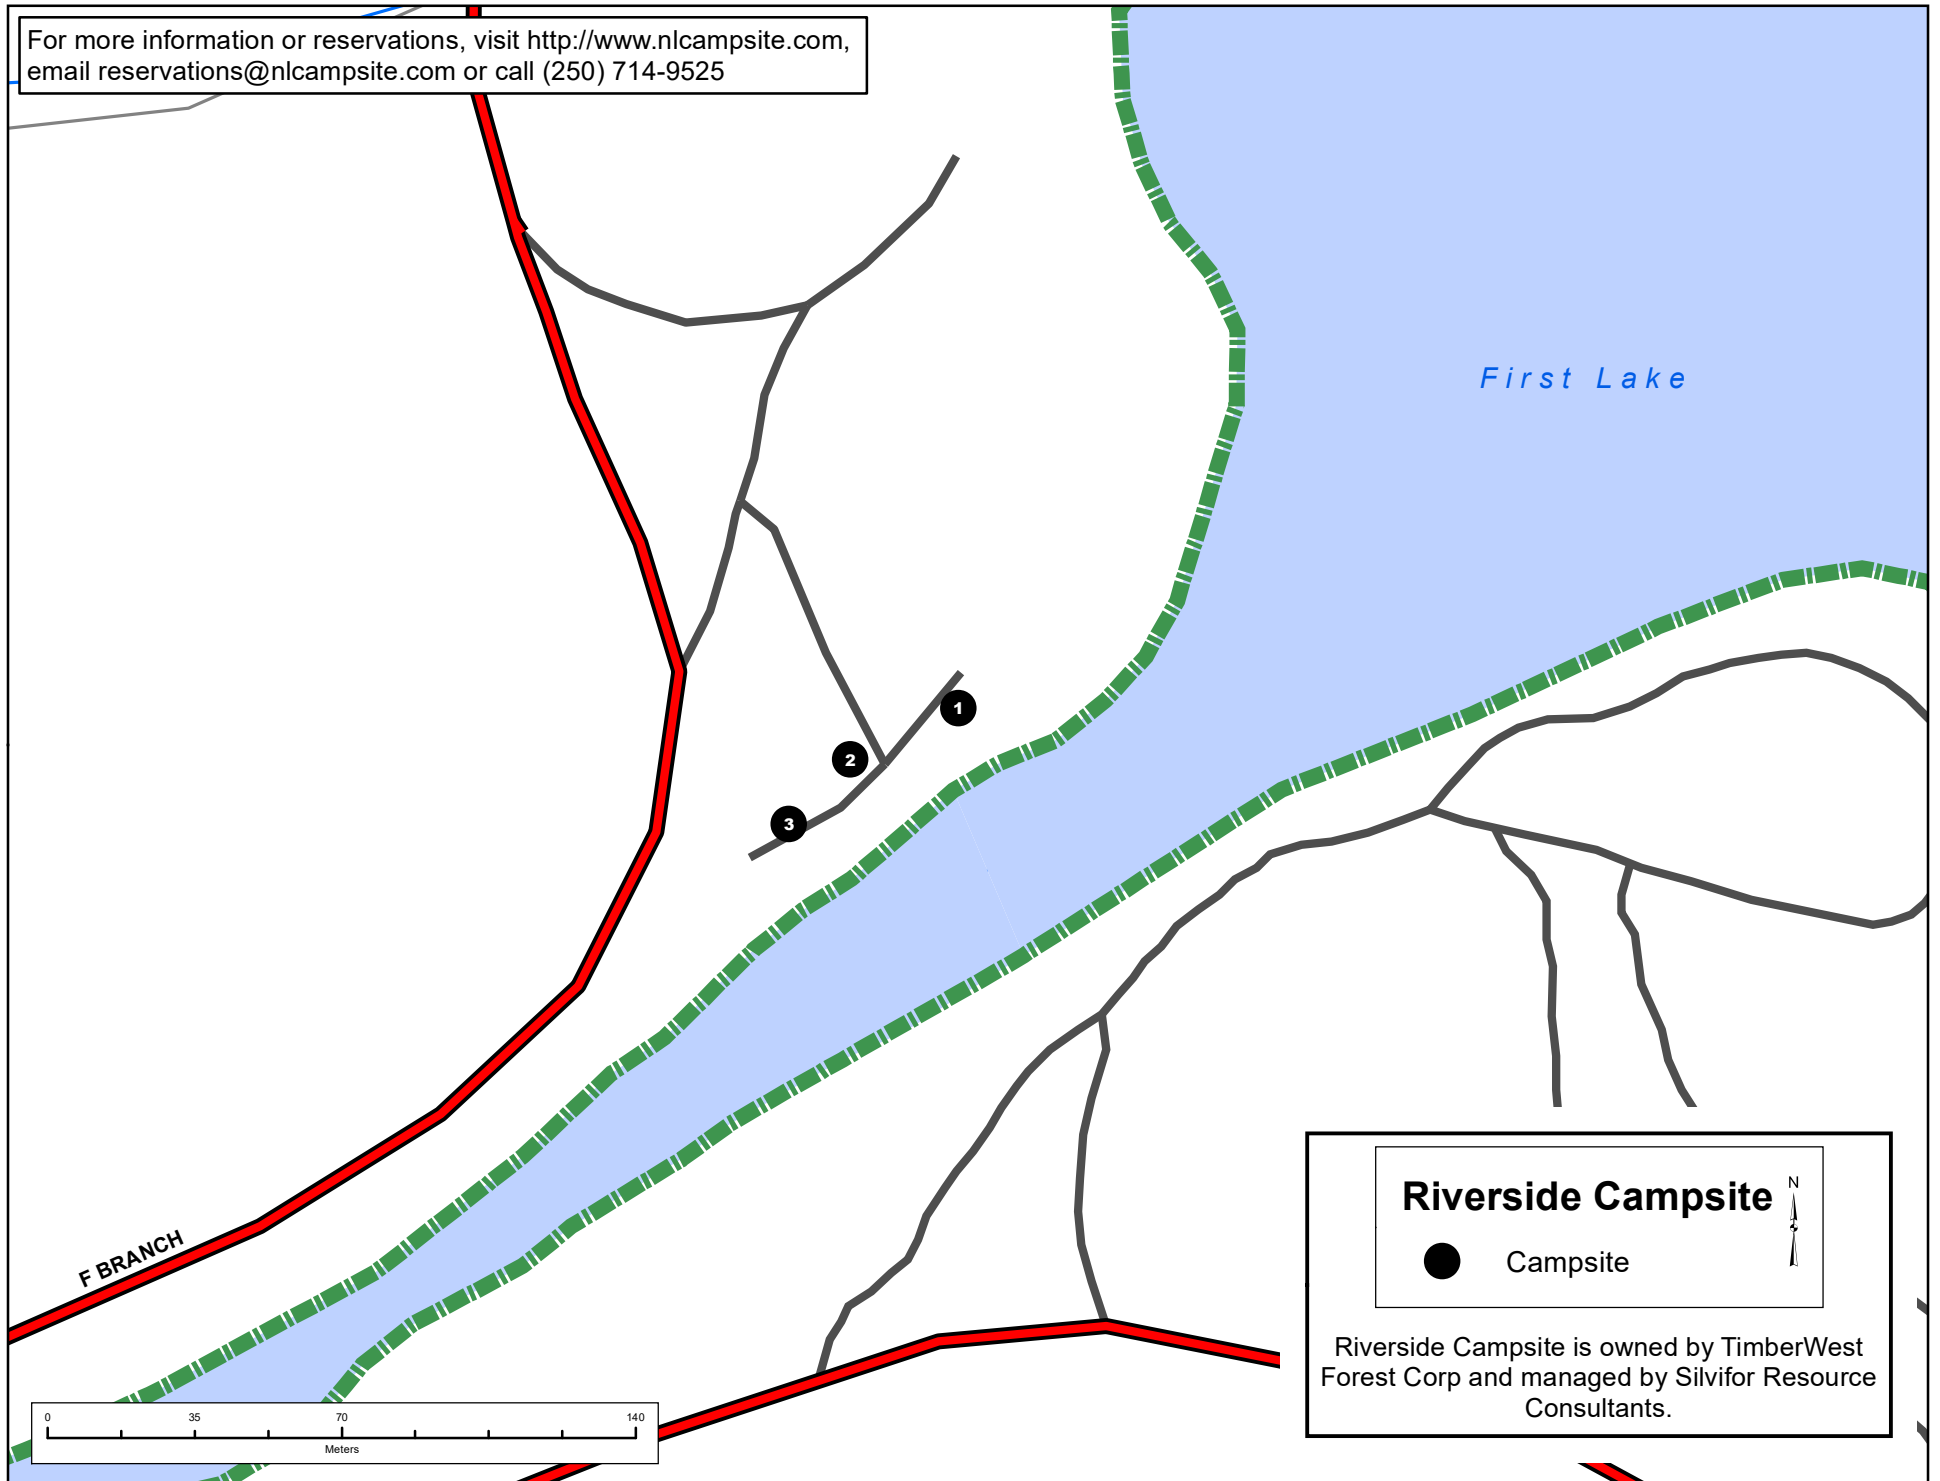

For more information or reservations, visit <http://www.nlcampsite.com>,
email reservations@nlcampsite.com or call (250) 714-9525

First Lake

F BRANCH

Riverside Campsite

● Campsite

Riverside Campsite is owned by TimberWest
Forest Corp and managed by Silvifor Resource
Consultants.