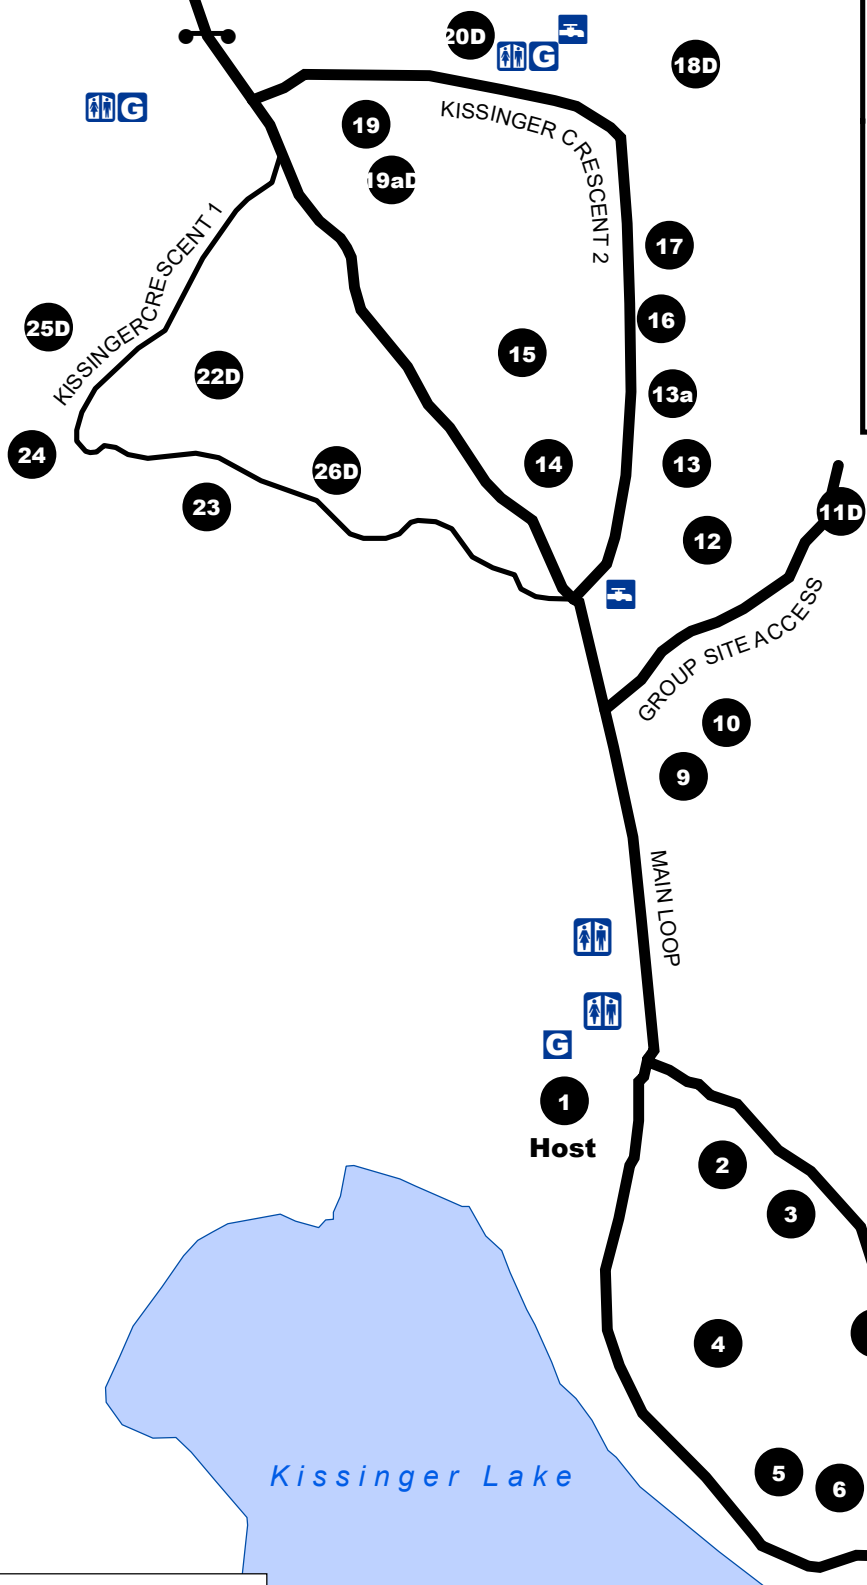

NORTH SHORE MAIN

Kissinger Campsite

- D** Double Campsite
- Campsite
- G** Trash
- Water Station
- Outhouse
- Gate

Kissinger Campsite is owned by TimberWest Forest Corp and managed by Silvifor Resource Consultants Ltd.

Kissinger Lake